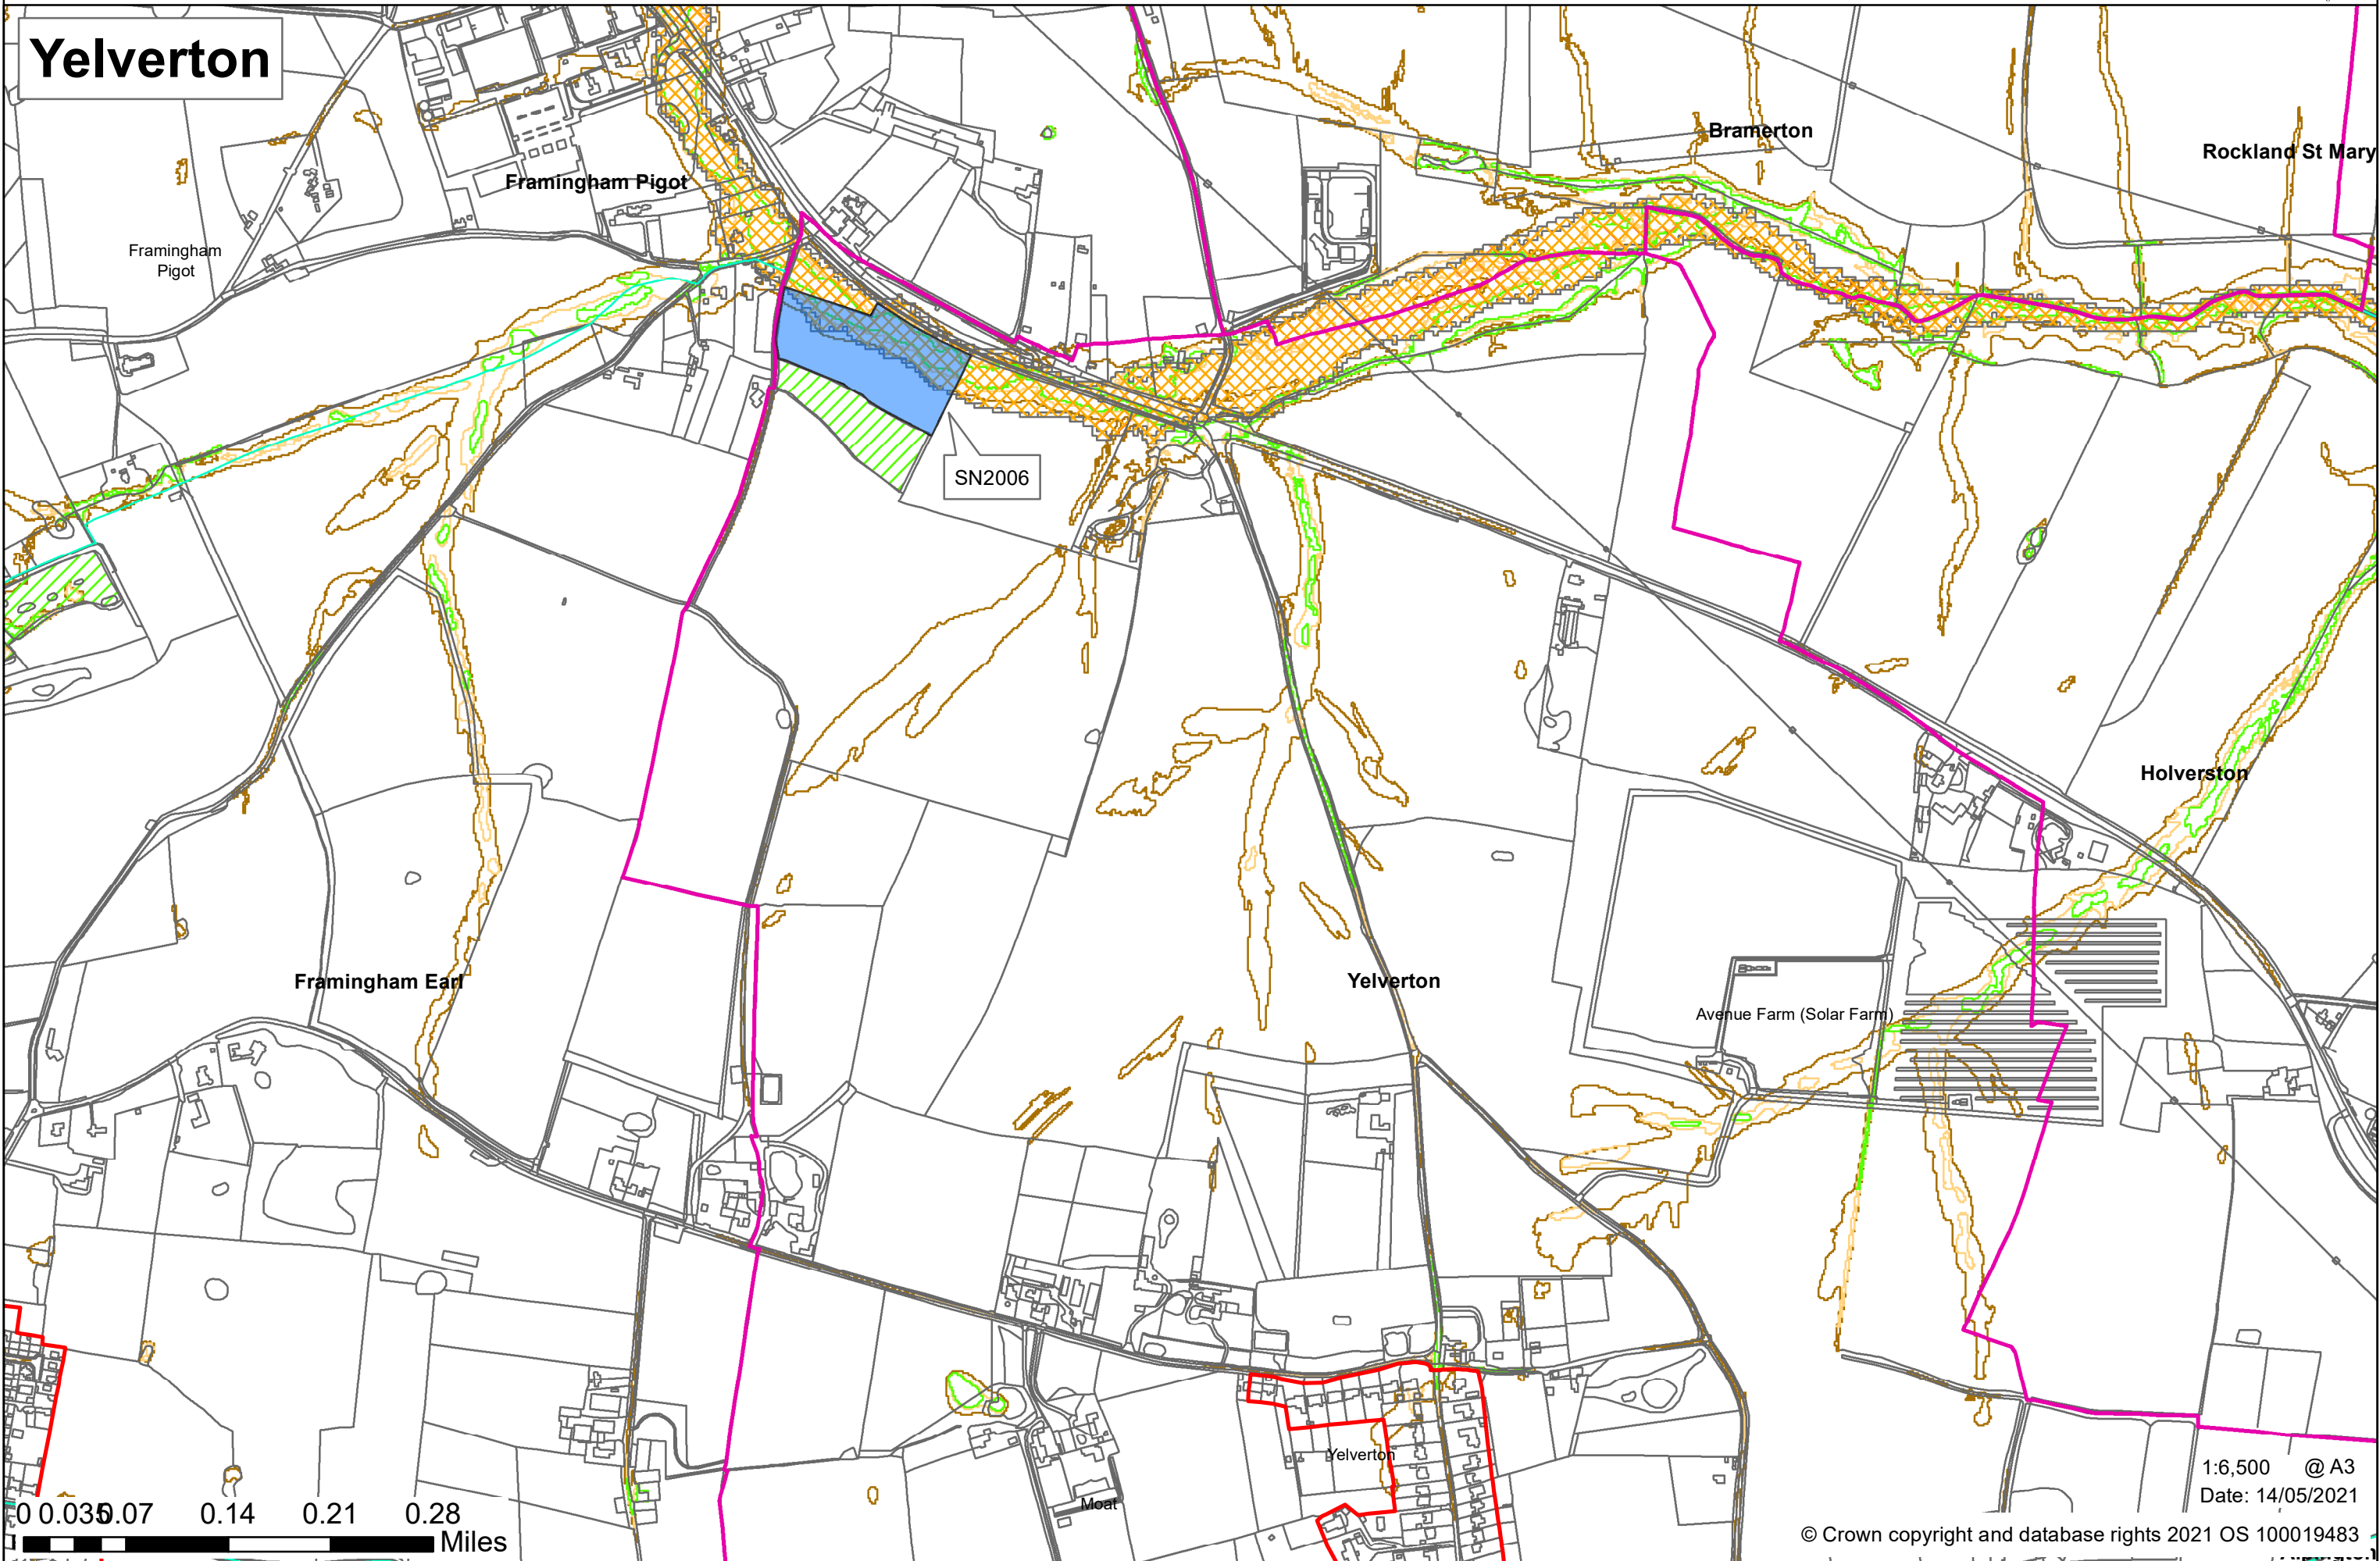

South Norfolk Village Clusters Housing Allocations Plan

0 0.05 0.1 0.2 0.3 0.4 Miles

1:11,047 @ A3
Date: 03/06/2021

© Crown copyright and database rights 2021 OS 100019483

South Norfolk Village Clusters Housing Allocations Plan

Yelverton

0 0.03 0.07 0.14 0.21 0.28 Miles

1:6,500 @ A3
Date: 14/05/2021

© Crown copyright and database rights 2021 OS 100019483