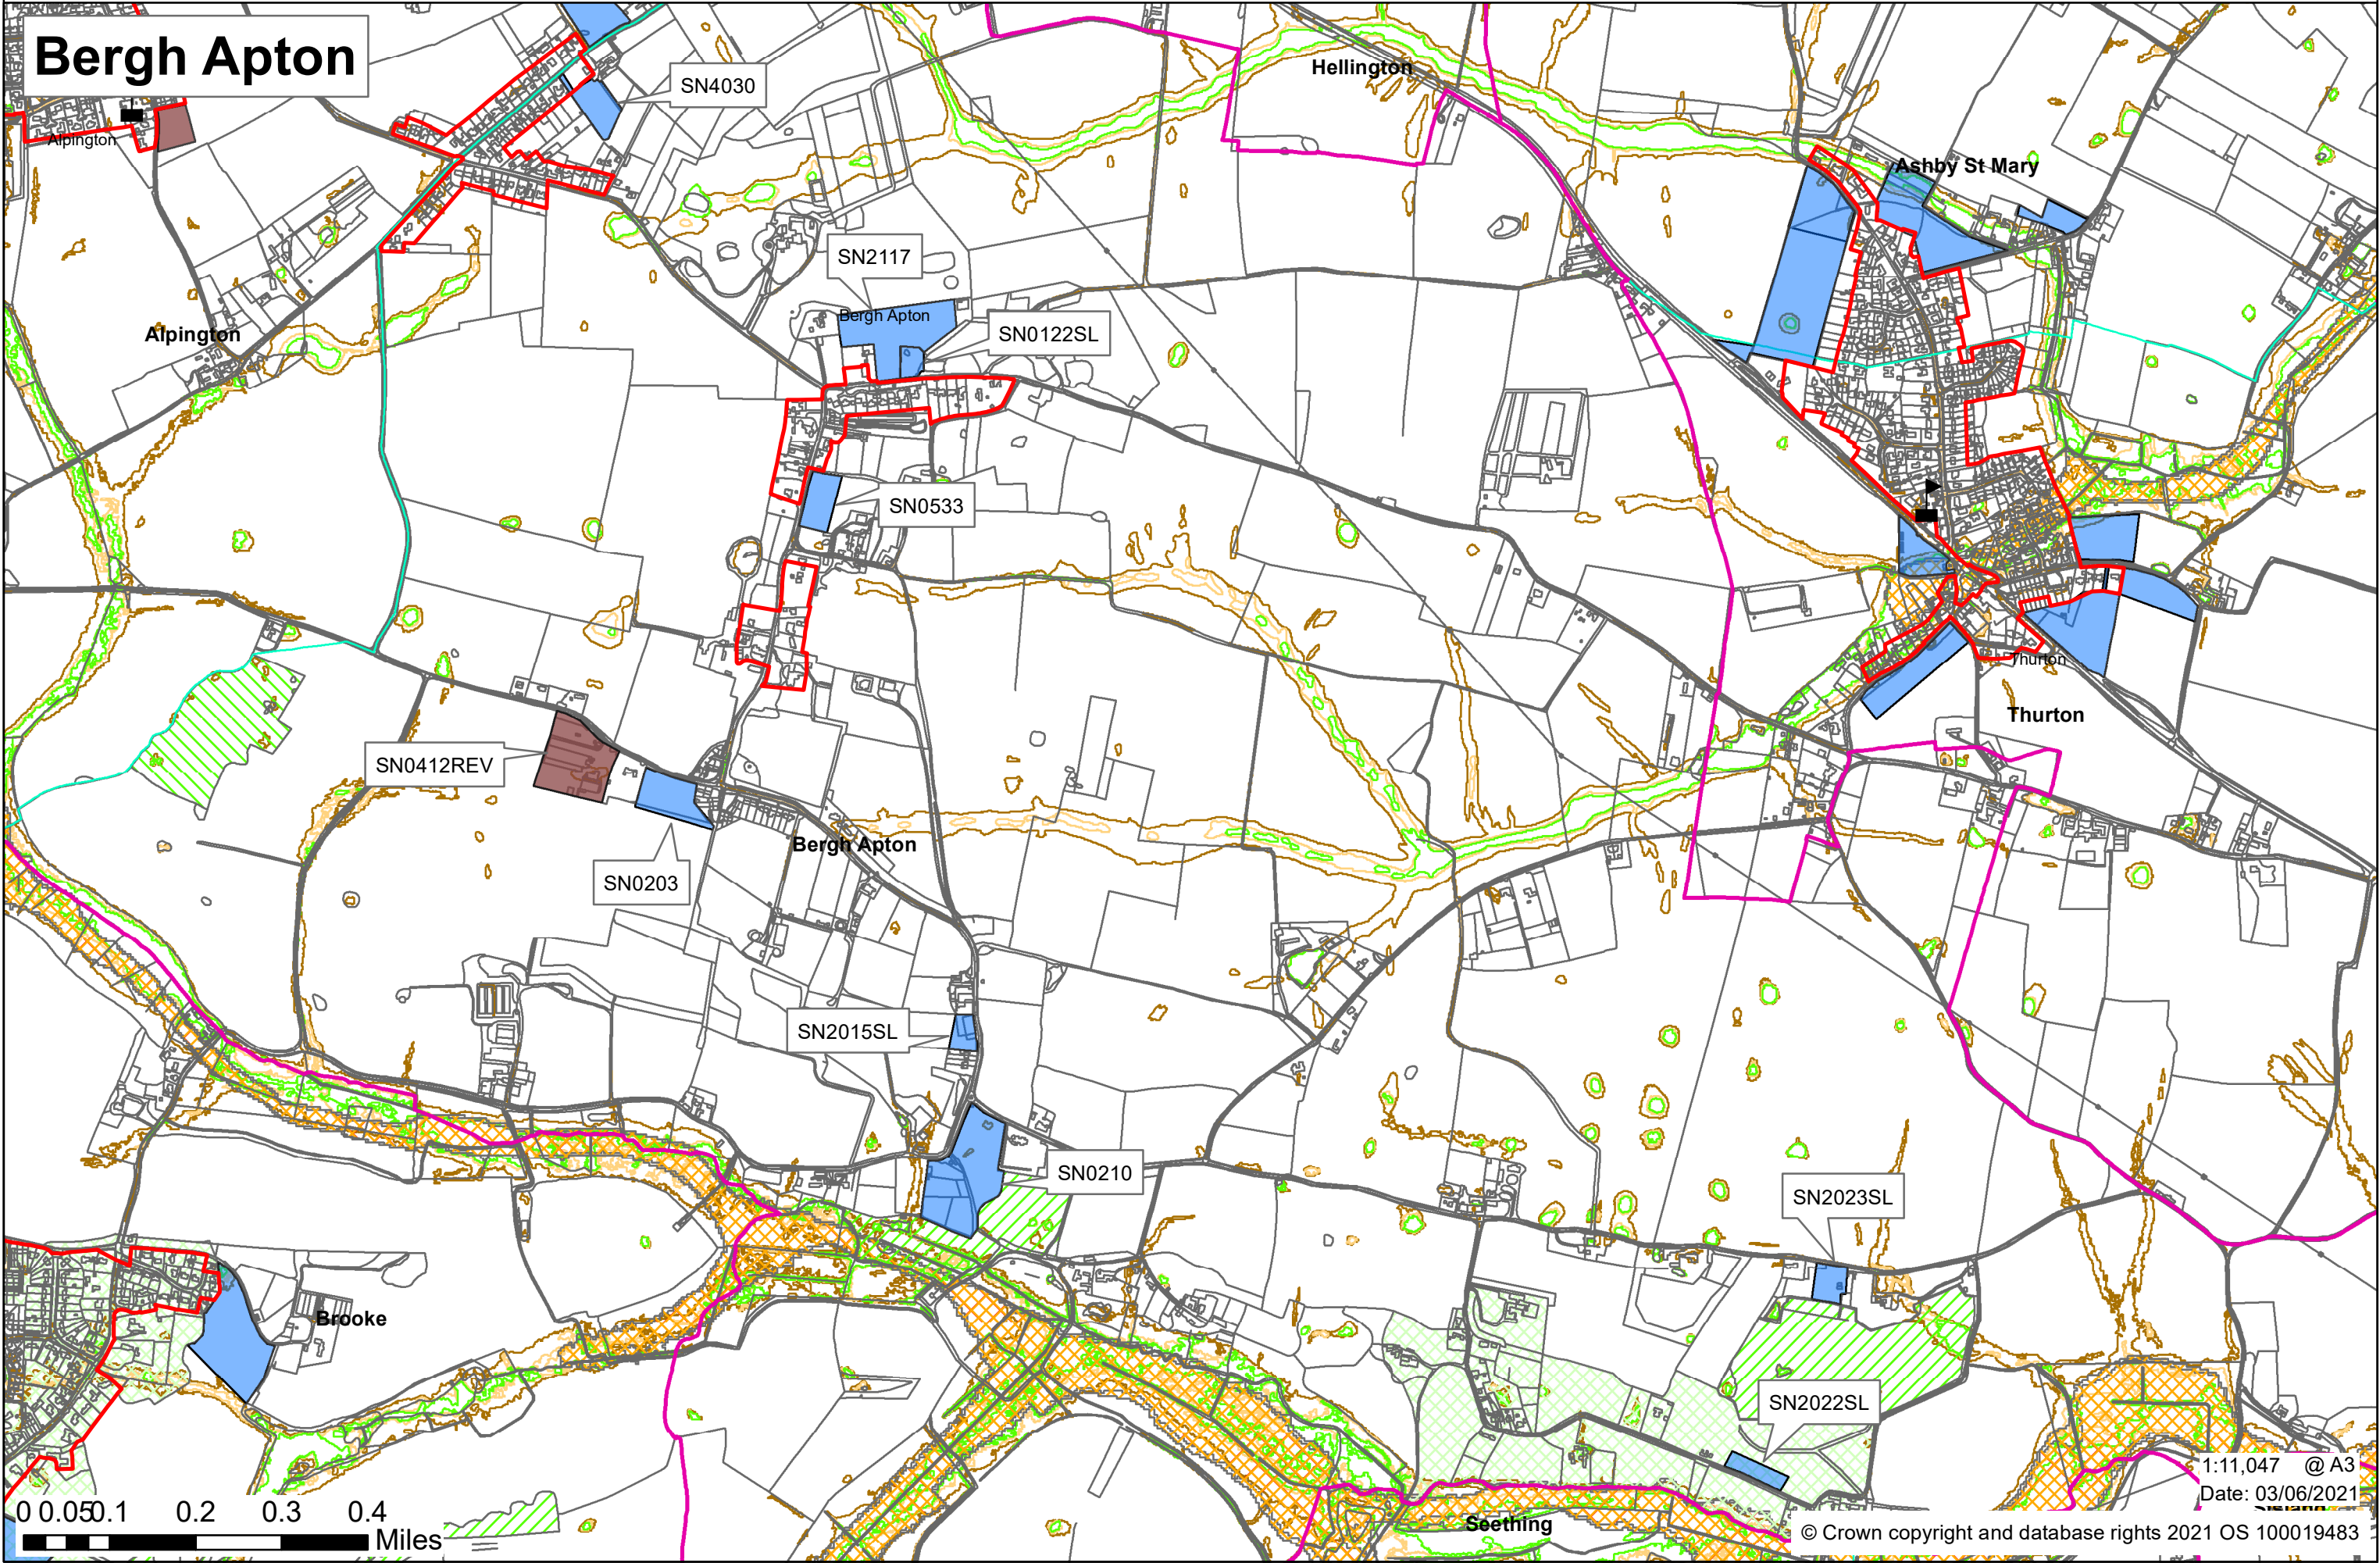

South Norfolk Village Clusters Housing Allocations Plan

Alpington, Yelverton and Bergh Apton

South Norfolk Village Clusters Housing Allocations Plan

Alpington

1:5,000 @ A3
Date: 14/05/2021

© Crown copyright and database rights 2021 OS 10019483

South Norfolk Village Clusters Housing Allocations Plan

0 0.05 0.1 0.2 0.3 0.4 Miles

1:11,047 @ A3
Date: 03/06/2021

© Crown copyright and database rights 2021 OS 100019483

South Norfolk Village Clusters Housing Allocations Plan

Yelverton

0 0.03 0.07 0.14 0.21 0.28 Miles

1:6,500 @ A3
Date: 14/05/2021

© Crown copyright and database rights 2021 OS 100019483