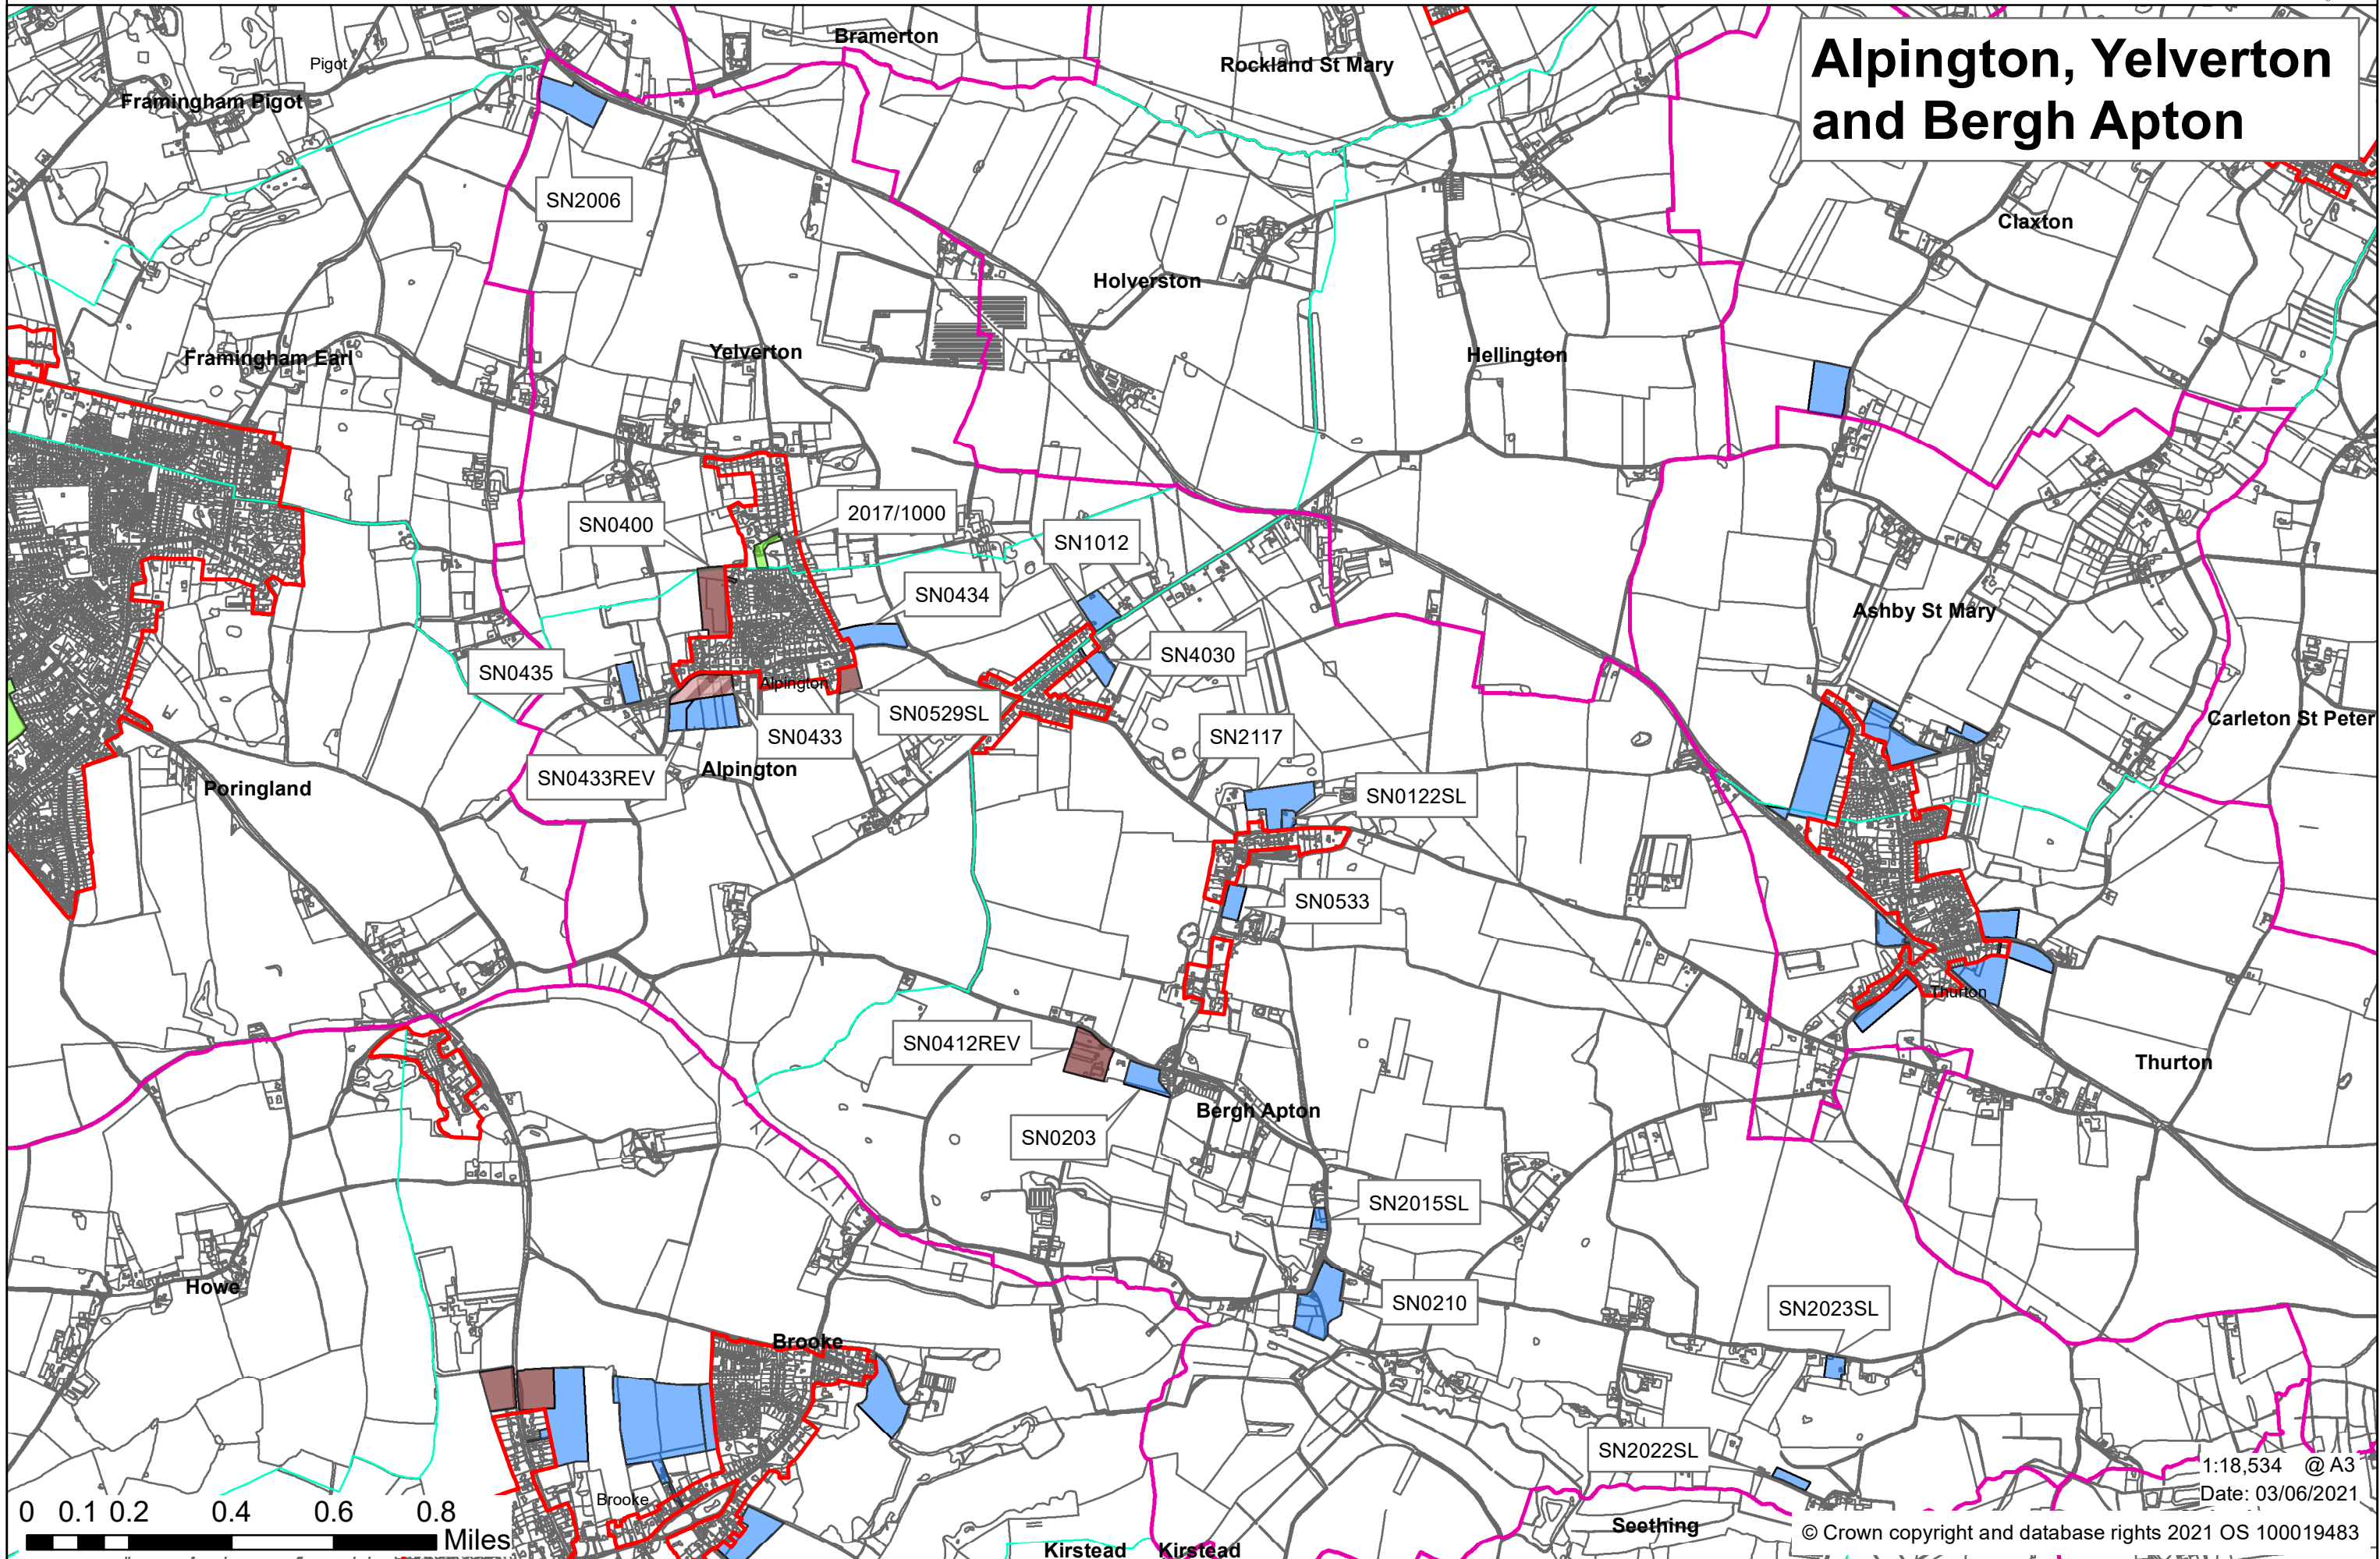

South Norfolk Village Clusters Housing Allocations Plan

Alpington, Yelverton and Bergh Apton

South Norfolk Village Clusters Housing Allocations Plan

Alpington

1:5,000 @ A3
Date: 14/05/2021

© Crown copyright and database rights 2021 OS 10019483

South Norfolk Village Clusters Housing Allocations Plan

0 0.05 0.1 0.2 0.3 0.4 Miles

1:11,047 @ A3
Date: 03/06/2021

© Crown copyright and database rights 2021 OS 100019483

South Norfolk Village Clusters Housing Allocations Plan

Yelverton

0 0.03 0.07 0.14 0.21 0.28 Miles

1:6,500 @ A3
Date: 14/05/2021

© Crown copyright and database rights 2021 OS 100019483