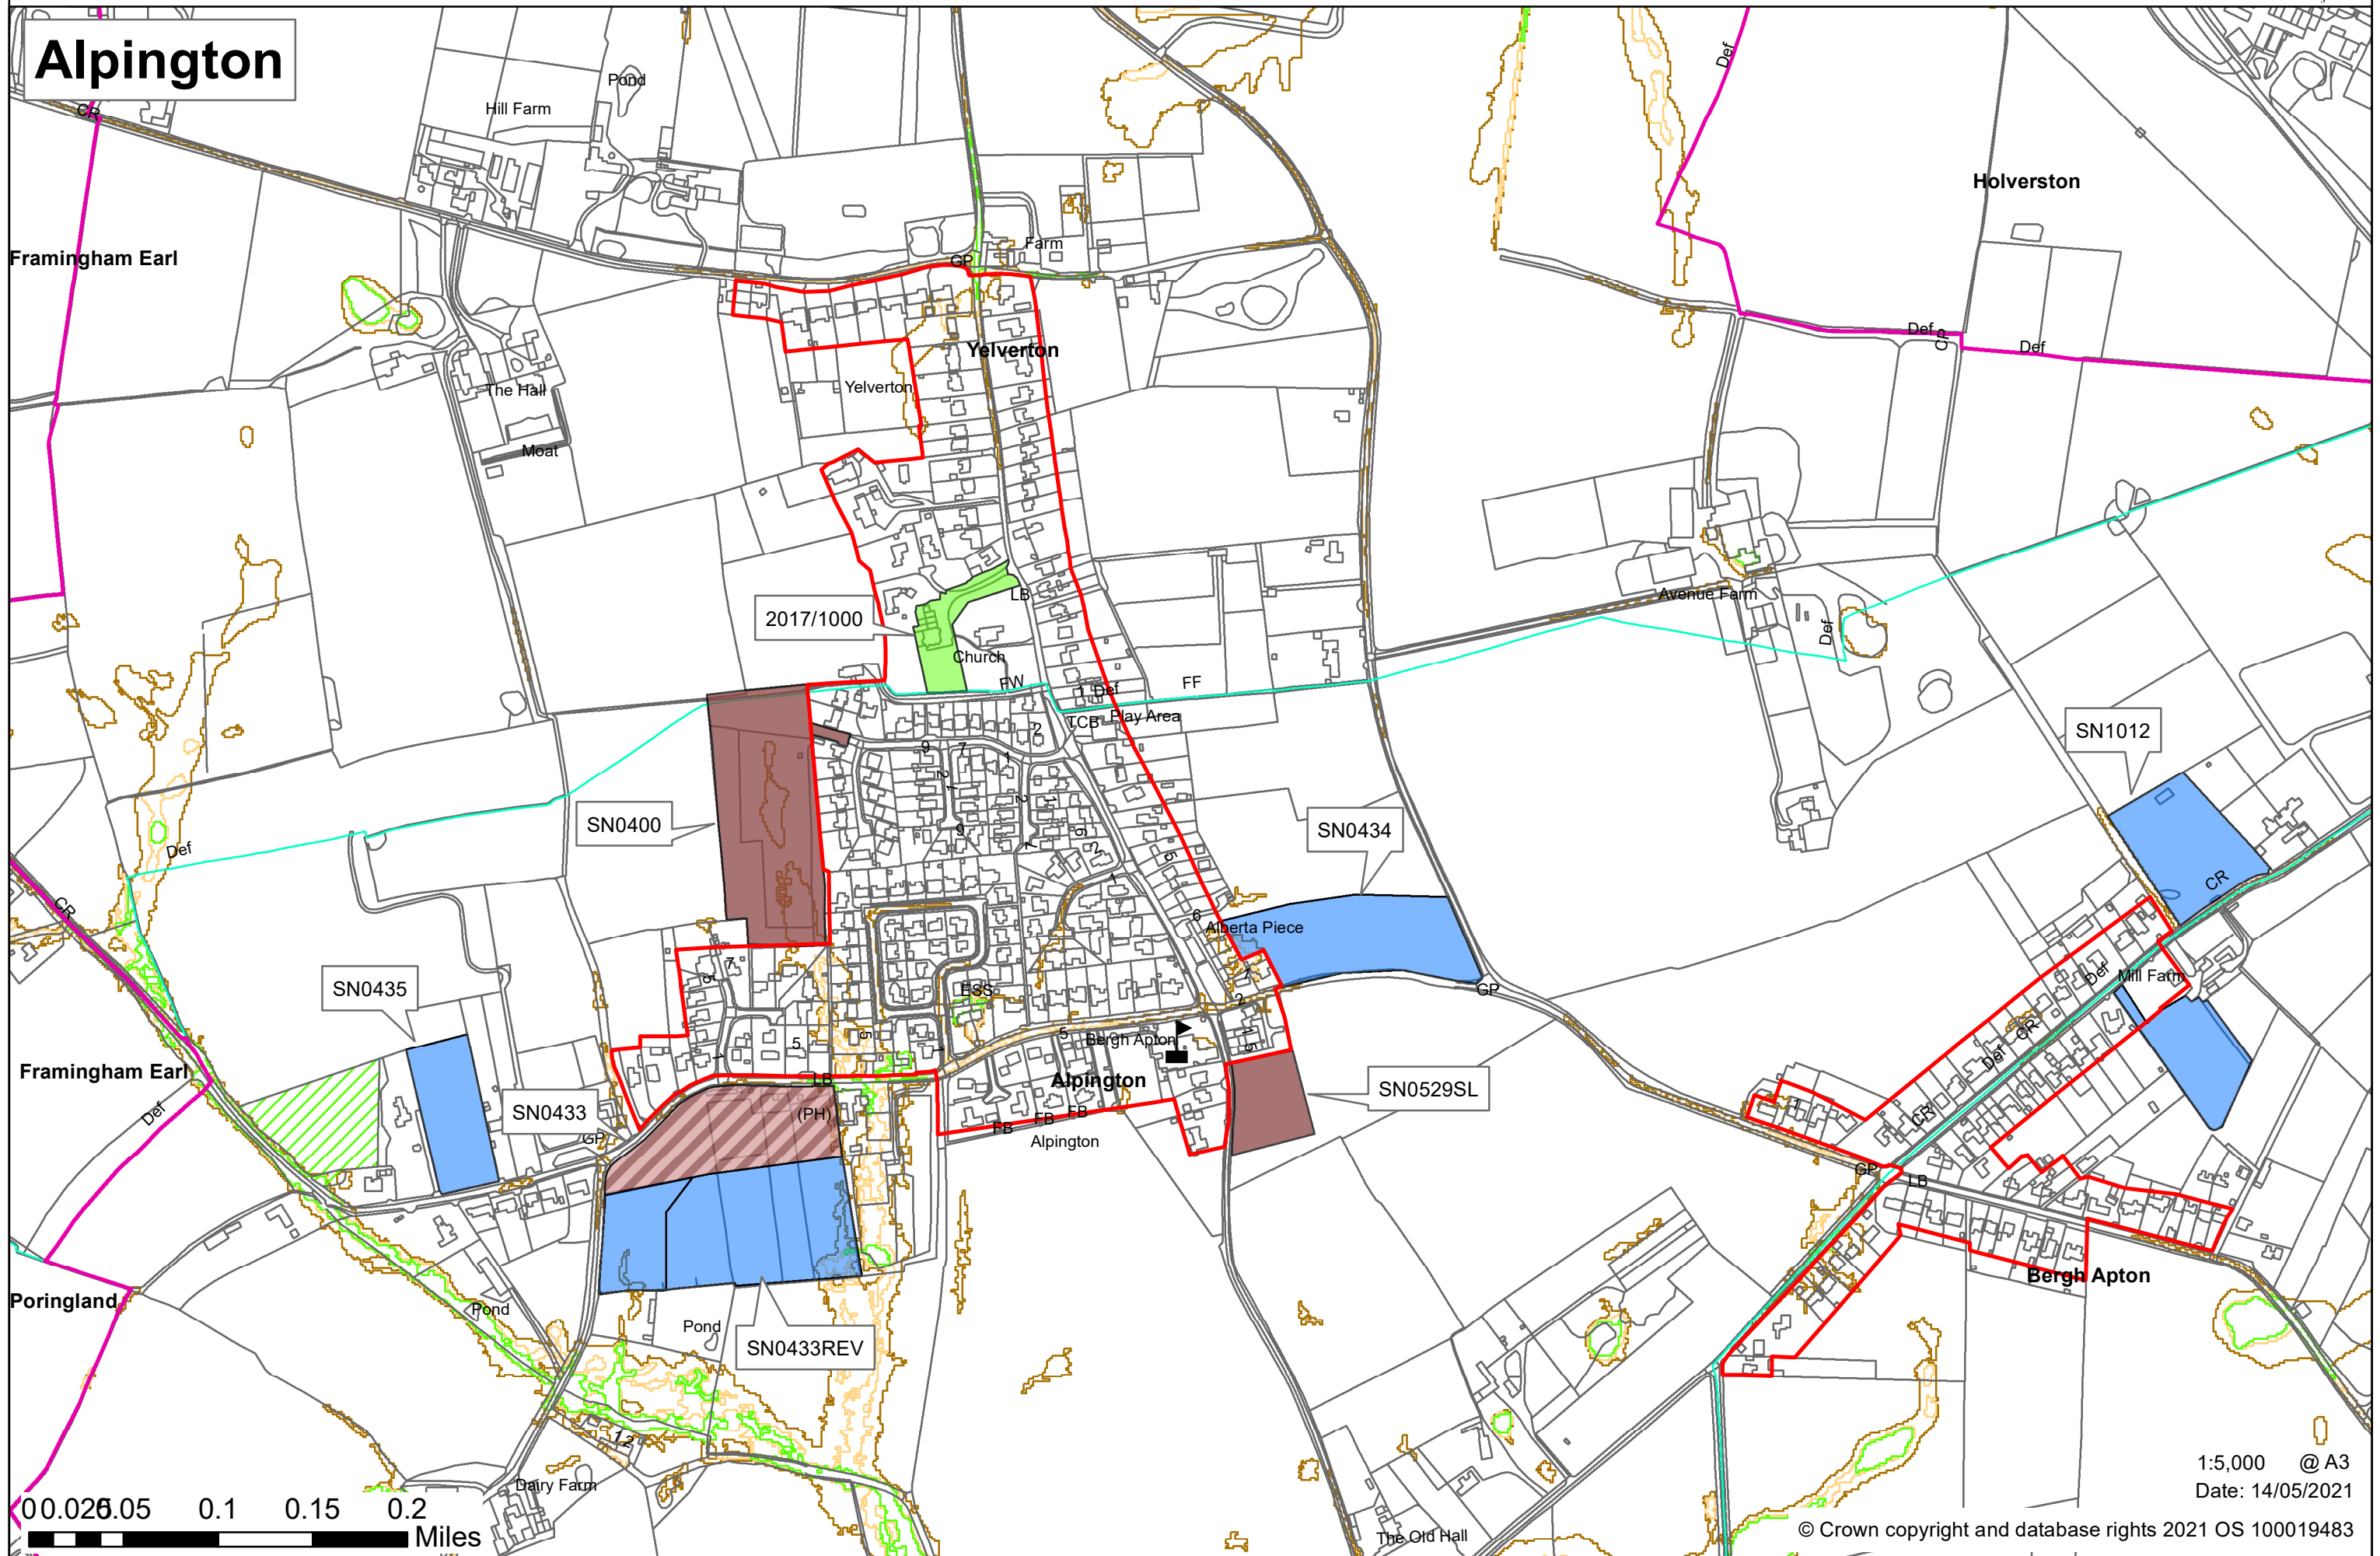

South Norfolk Village Clusters Housing Allocations Plan

Alpington, Yelverton and Bergh Apton

South Norfolk Village Clusters Housing Allocations Plan

Alpington

1:5,000 @ A3
Date: 14/05/2021

© Crown copyright and database rights 2021 OS 10019483

South Norfolk Village Clusters Housing Allocations Plan

0 0.05 0.1 0.2 0.3 0.4 Miles

1:11,047 @ A3
Date: 03/06/2021

© Crown copyright and database rights 2021 OS 100019483

South Norfolk Village Clusters Housing Allocations Plan

Yelverton

0 0.03 0.07 0.14 0.21 0.28 Miles

1:6,500 @ A3
Date: 14/05/2021

© Crown copyright and database rights 2021 OS 100019483